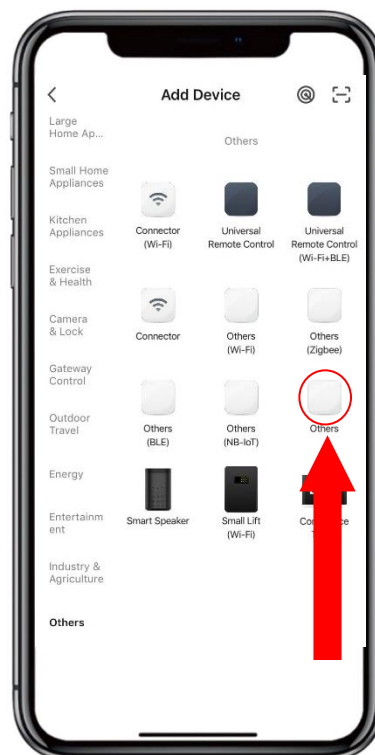

2. Click "Add device", and then follow instructions to pair device.