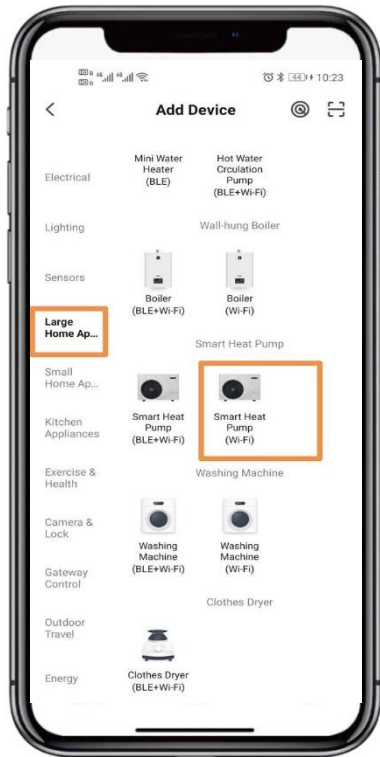

## 1 APP Download

**Smart Life - Smart Living** Smart Living  
Volcano Technology Limited  
#51 in Lifestyle  
★★★★★ 4.7 • 265.1K Ratings  
Free

Android mobile please download from

Iphone please download from

## 2 APP Binding

Please make sure you are connected to the Wi-Fi

1. Press "⏻" for 3 seconds to unlock the screen, press "⏻" for 3 seconds then release, after hearing "Beep", enter WIFI code. During connection, "📶" flashes. the APP connects to the Wi-Fi successfully, the "📶" will display.

2. Click "Add device", and then follow instructions to pair device.

**HP2300-2800INVENTOR, HP2400-3000PREMIUM**

Large Home Appliances – Smart Heat Pump (WIFI)

**HP1100-1500-1700-2100-2700 GREEN INVERTER PRO**