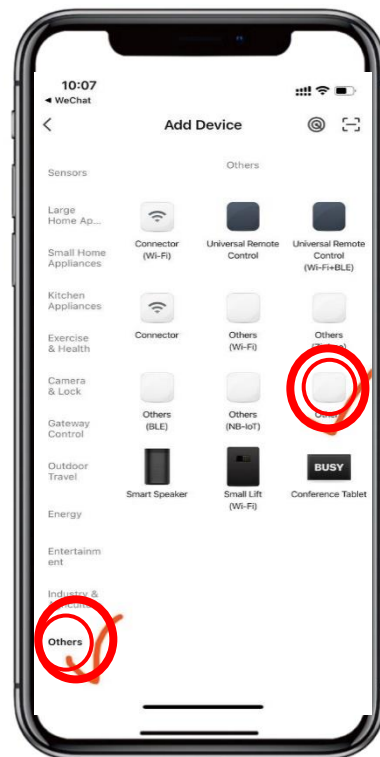

HP2300-2800INVENTOR, HP2400-3000PREMIUM

Large Home Appliances – Smart Heat Pump (WIFI)

HP1100-1500-1700-2100-2700 GREEN INVERTER PRO

OHTERS – OTHER